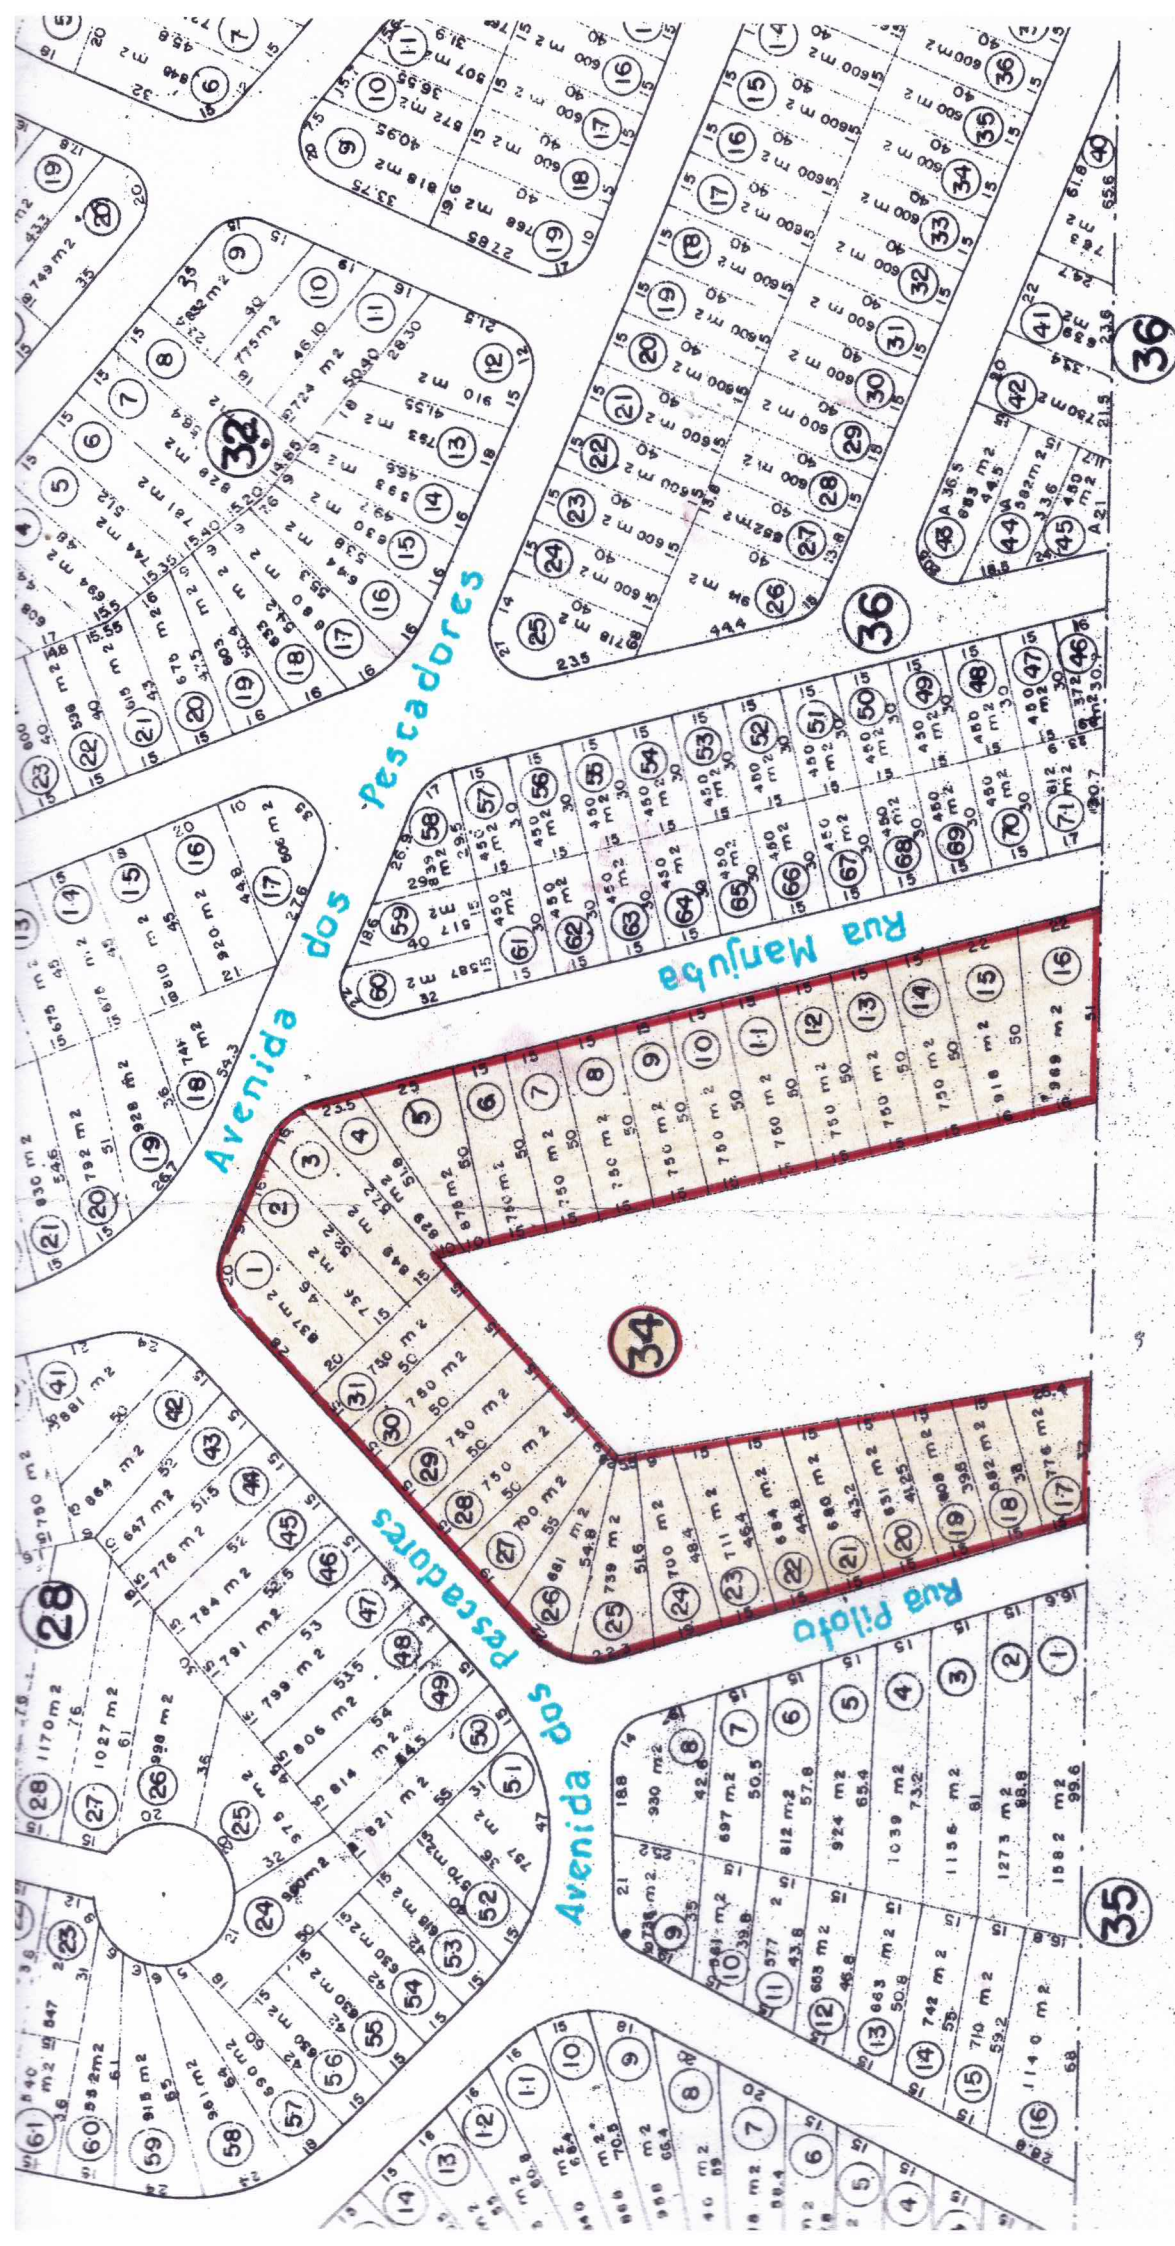

Google earth

© 2014 Google

Image © 2014 DigitalGlobe

Data das imagens: 4/18/2014 22:51:58.73"S 41:59:36.91"O elev 20 m altitude do ponto de visão 533 m

2004

L A G U E